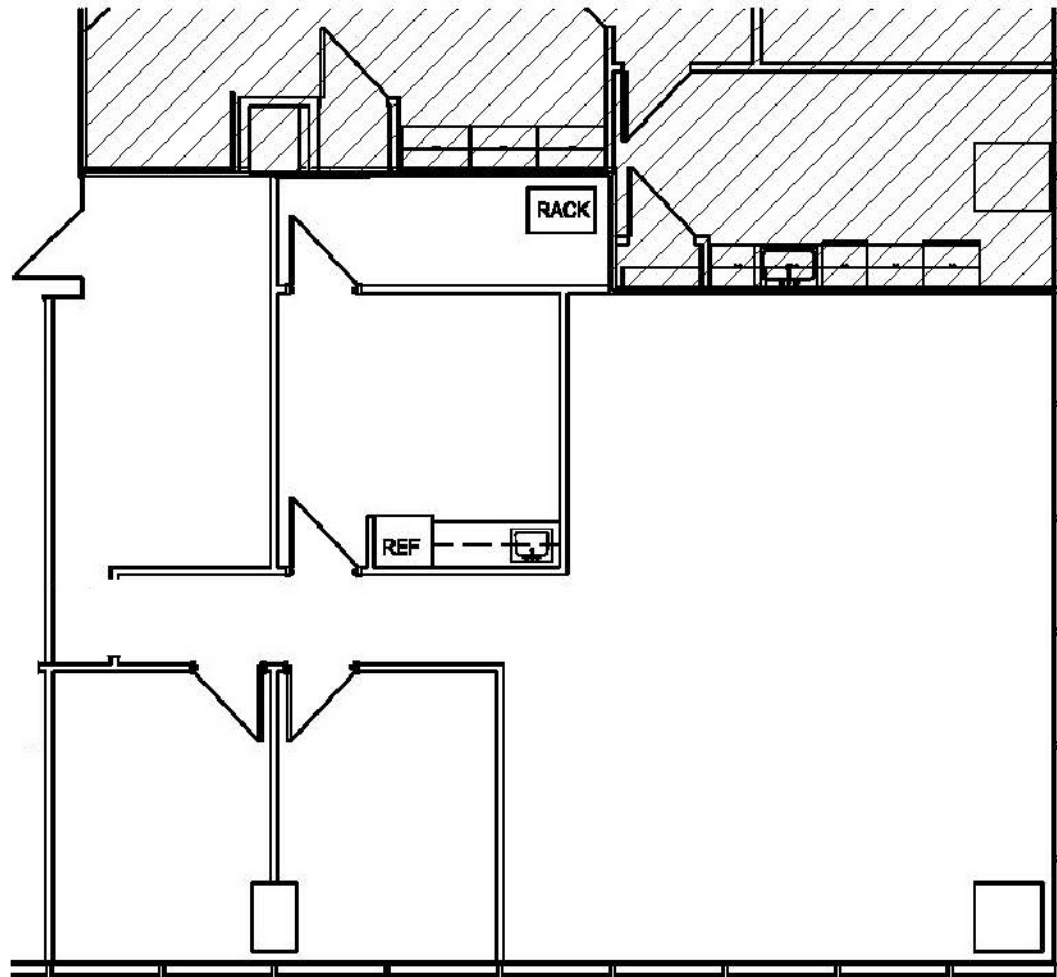

2000 TOWN CENTER
SUITE 1370

13TH FLOOR
SOUTHFIELD, MI 48075

1,836 RSF

Southfield
TOWN CENTER

3000 Town Center
Suite 2500
Southfield, MI 48075
Phone: (248) 350-2222
www.southfieldtowncenter.com

 TRANSWESTERN