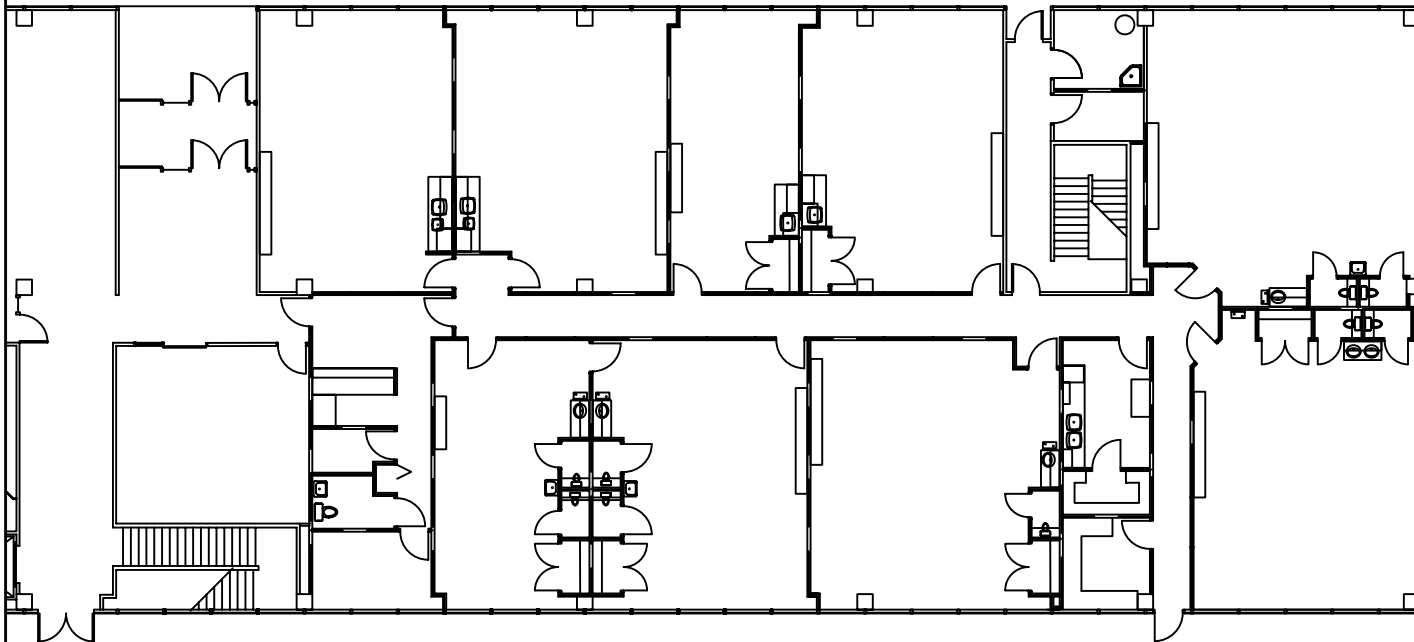

4400 TOWN CENTER
1st FLOOR

SUITE 100
AREA - 8,335 RSF

2000 Town Center
Suite 350
Southfield, MI 48075
Phone: (248) 350-2222
Fax: (248) 350-2266
www.southfieldtowncenter.com

BLACKSTONE
PROPERTY MANAGEMENT