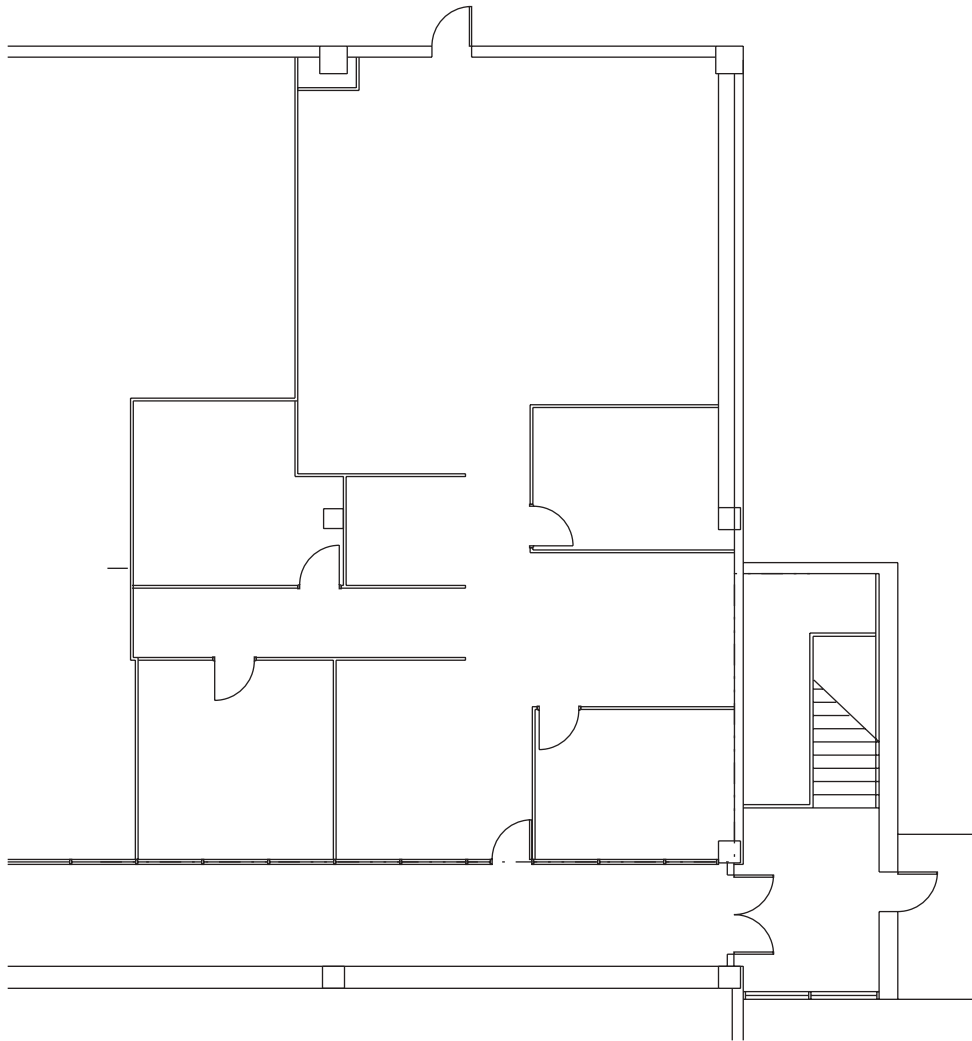

4000 TOWN CENTER
1ST FLOOR RETAIL

SUITE 8
AREA - 2,667 RSF

Southfield
TOWN CENTER

SOUTHFIELDTOWNCENTER.COM

BLACKSTONE
PROPERTY MANAGEMENT

PANKHURST
PROPERTIES

CBRE
CB RICHARD ELLIS

(248) 350-2222 (248) 353-5400