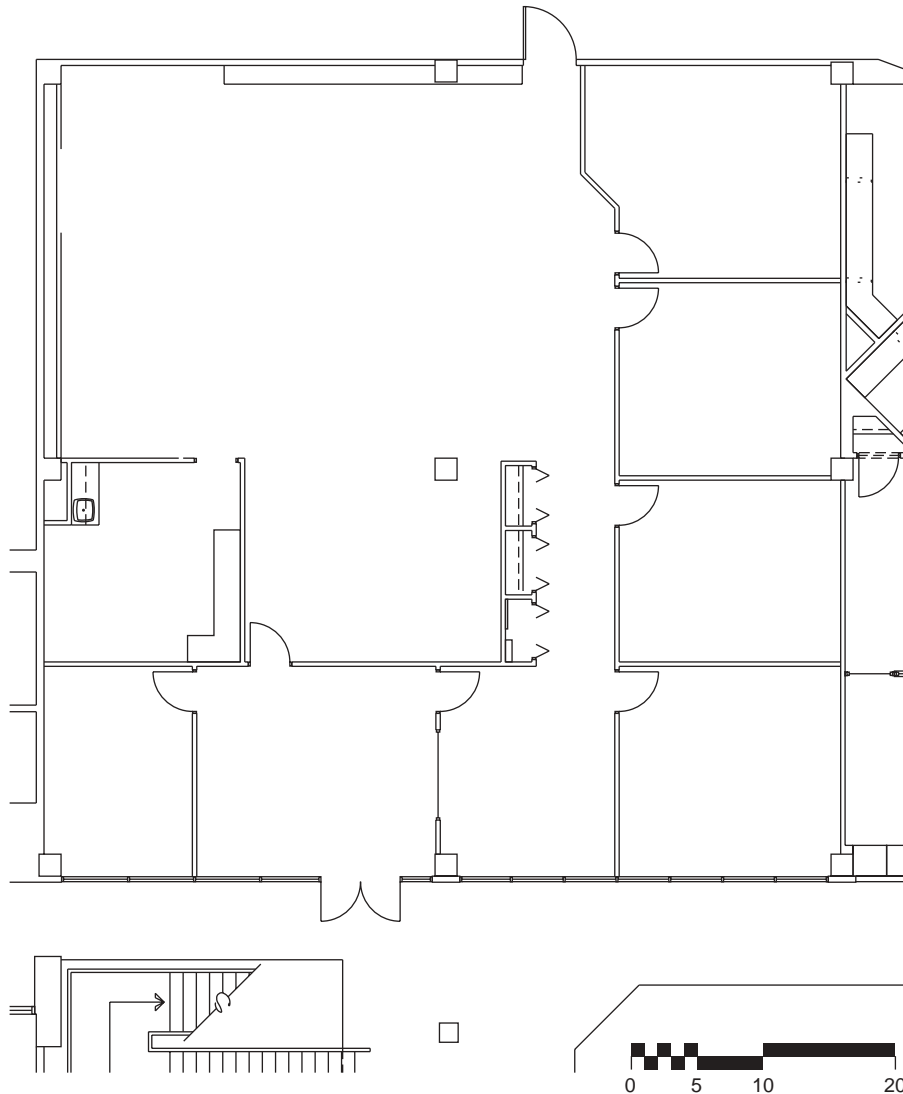

3000 TOWN CENTER
1ST FLOOR RETAIL

SUITE 10
AREA - 4,330 RSF

Southfield
TOWN CENTER

SOUTHFIELDTOWNCENTER.COM

BLACKSTONE
PROPERTY MANAGEMENT

(248) 350-2222 (248) 353-5400