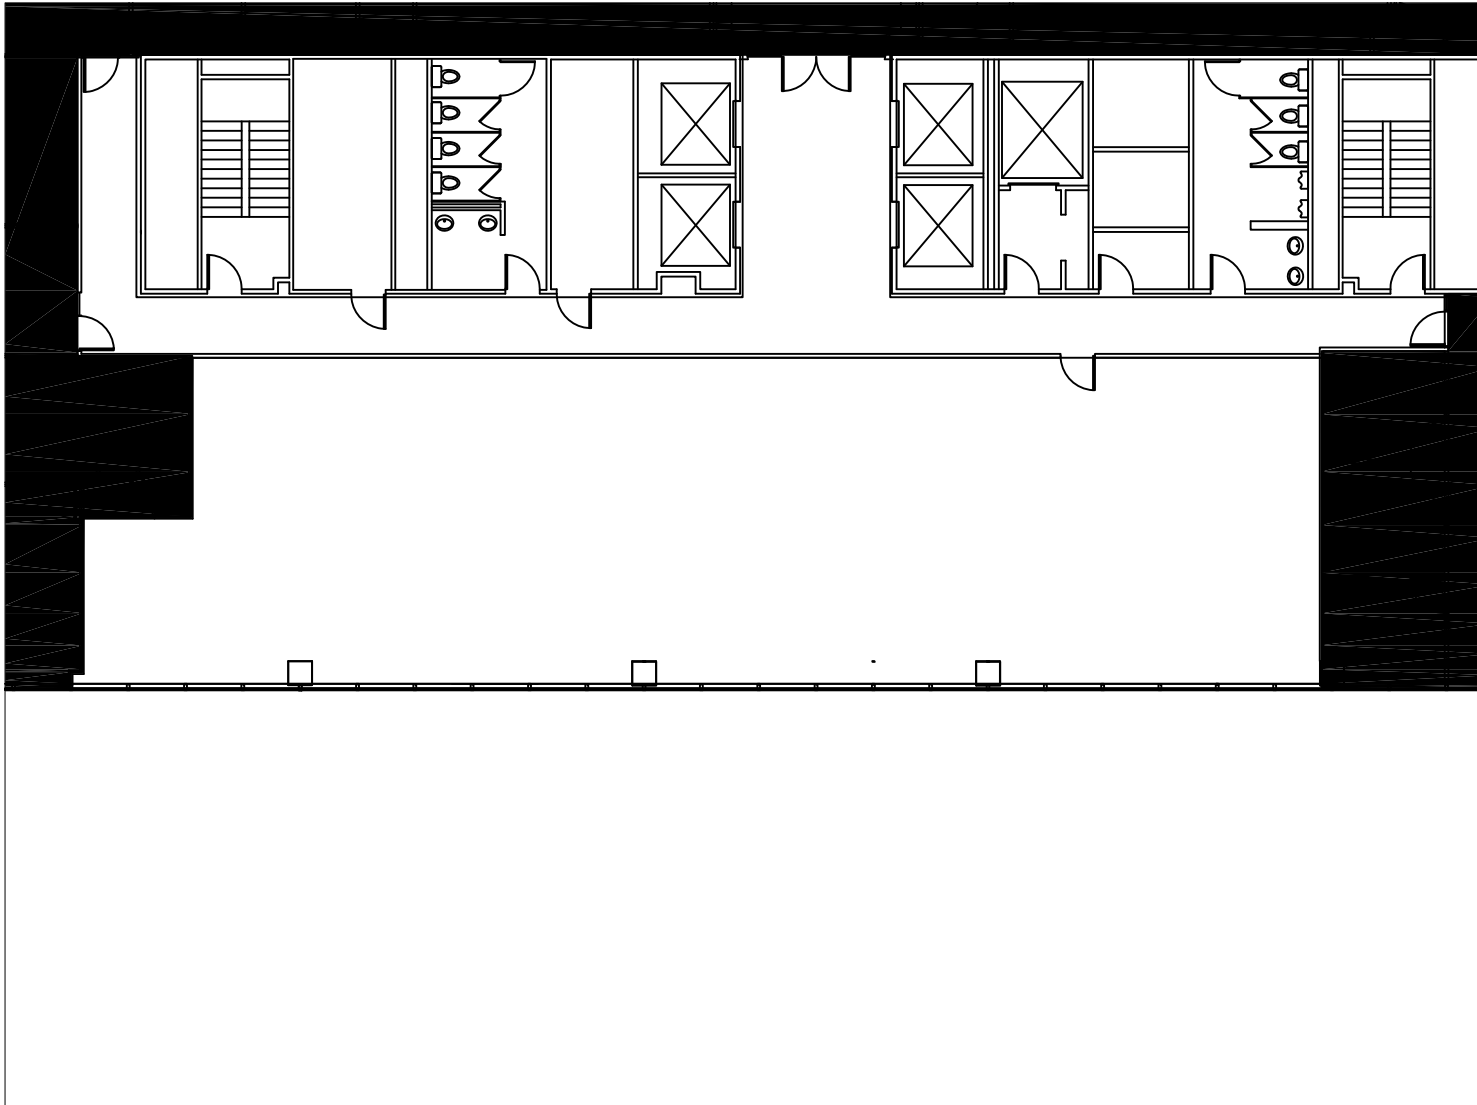

4000 TOWN CENTER  
14TH FLOOR

SUITE 1450  
AREA - 4,187 RSF

Southfield  
TOWN CENTER

2000 Town Center  
Suite 350  
Southfield, MI 48075  
Phone: (248) 350-2222  
Fax: (248) 350-2266  
[www.southfieldtowncenter.com](http://www.southfieldtowncenter.com)