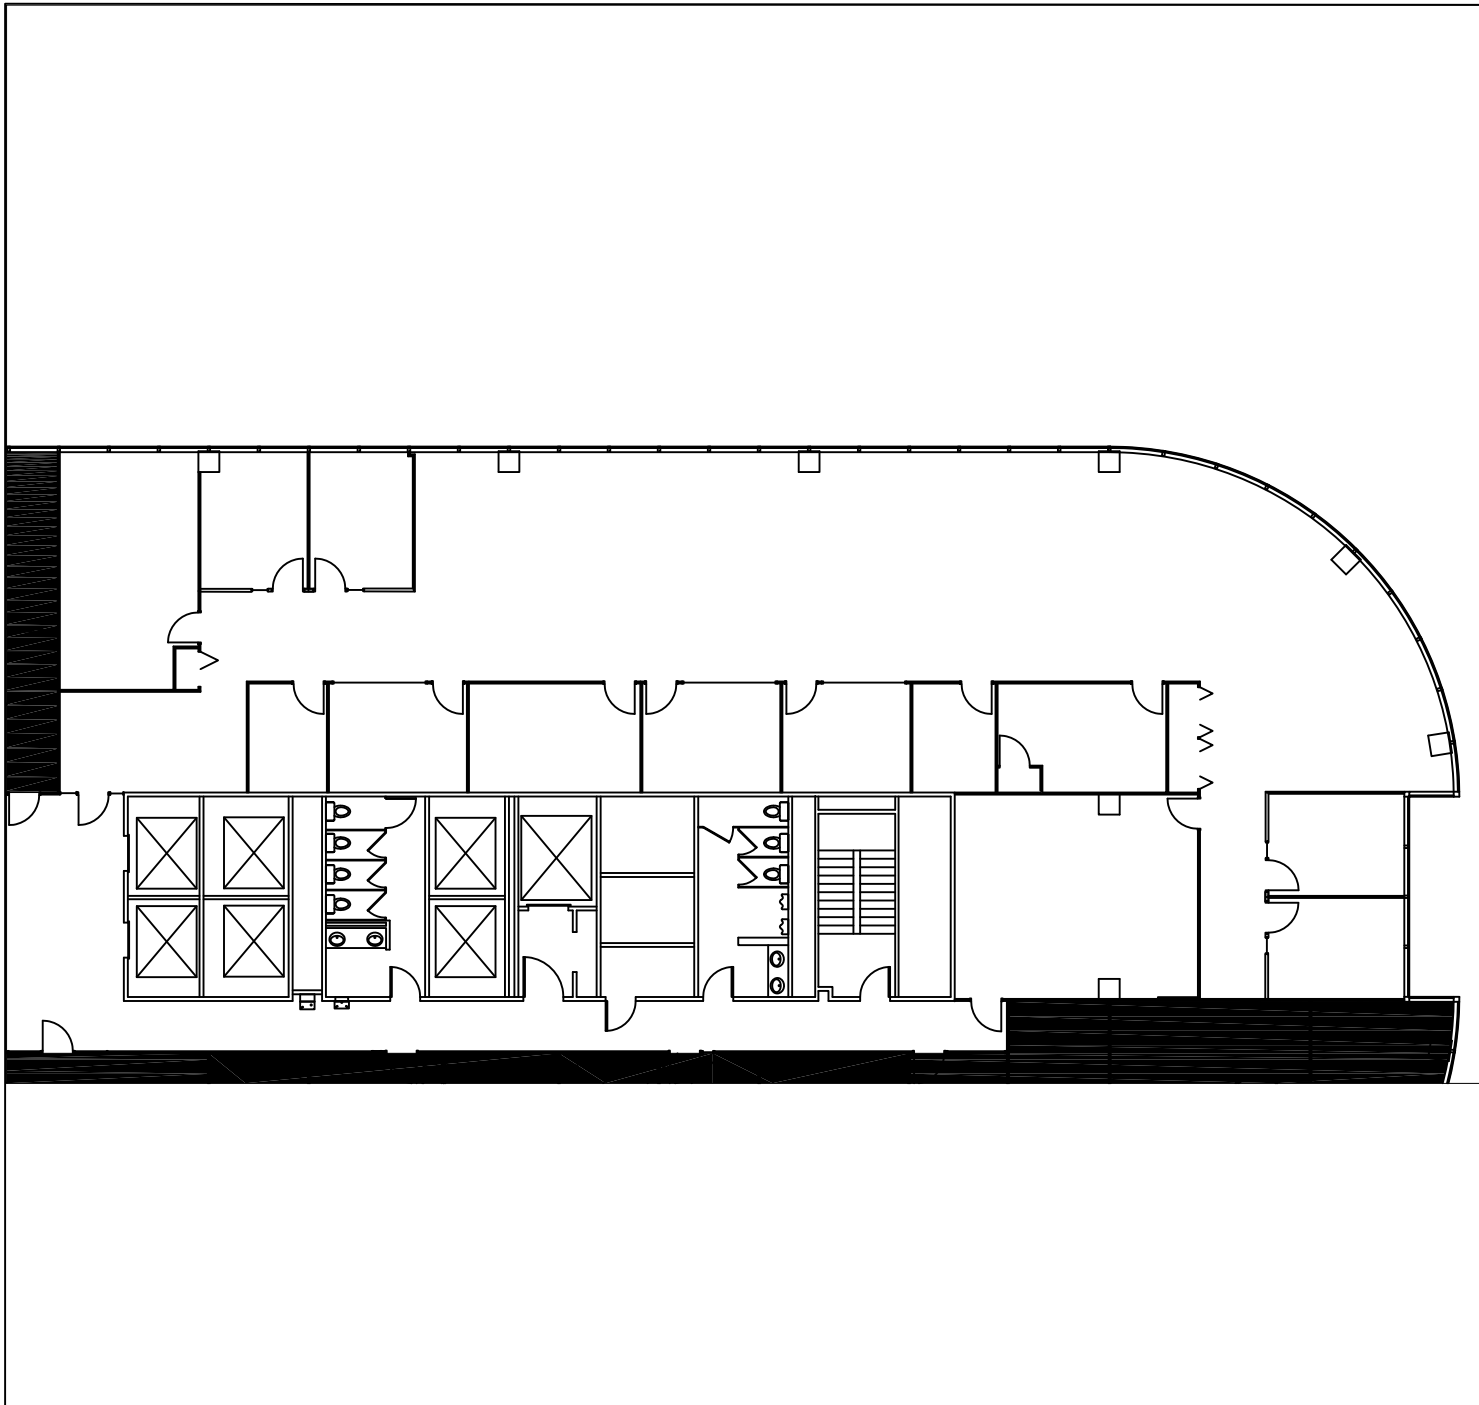

4000 TOWN CENTER
10TH FLOOR

SUITE 1050
AREA - 6,637 RSF

Southfield
TOWN CENTER

2000 Town Center
Suite 350
Southfield, MI 48075
Phone: (248) 350-2222
Fax: (248) 350-2266
www.southfieldtowncenter.com

BLACKSTONE
PROPERTY MANAGEMENT