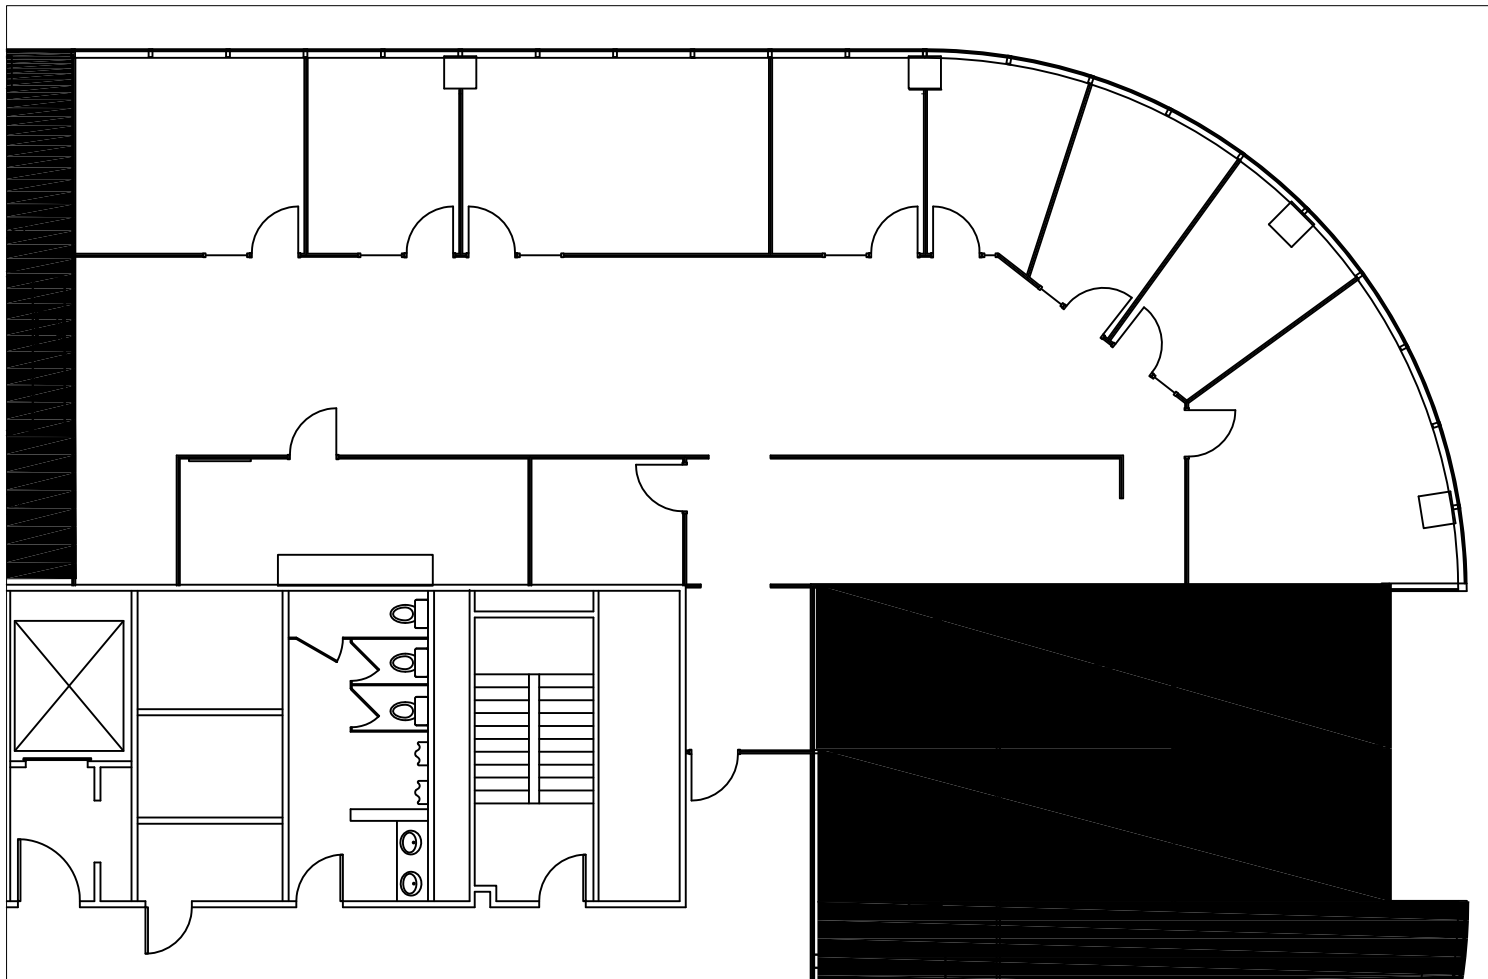

4000 TOWN CENTER  
4TH FLOOR

SUITE 480  
AREA - 3,550 RSF

Southfield  
TOWN CENTER

2000 Town Center  
Suite 350  
Southfield, MI 48075  
Phone: (248) 350-2222  
Fax: (248) 350-2266  
[www.southfieldtowncenter.com](http://www.southfieldtowncenter.com)