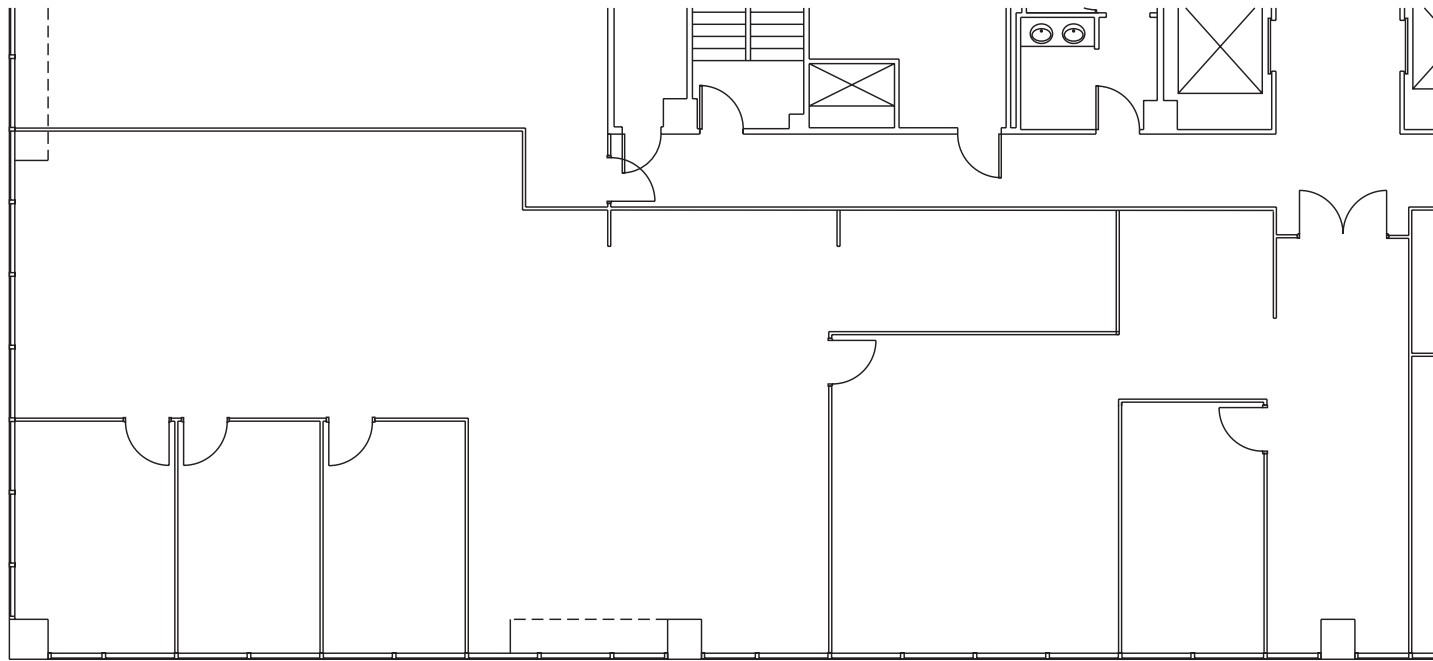

3000 TOWN CENTER
28TH FLOOR

SUITE 2820
AREA - 3,856 RSF

Southfield
TOWN CENTER

SOUTHFIELDTOWNCENTER.COM

BLACKSTONE
PROPERTY MANAGEMENT

(248) 350-2222 (248) 353-5400