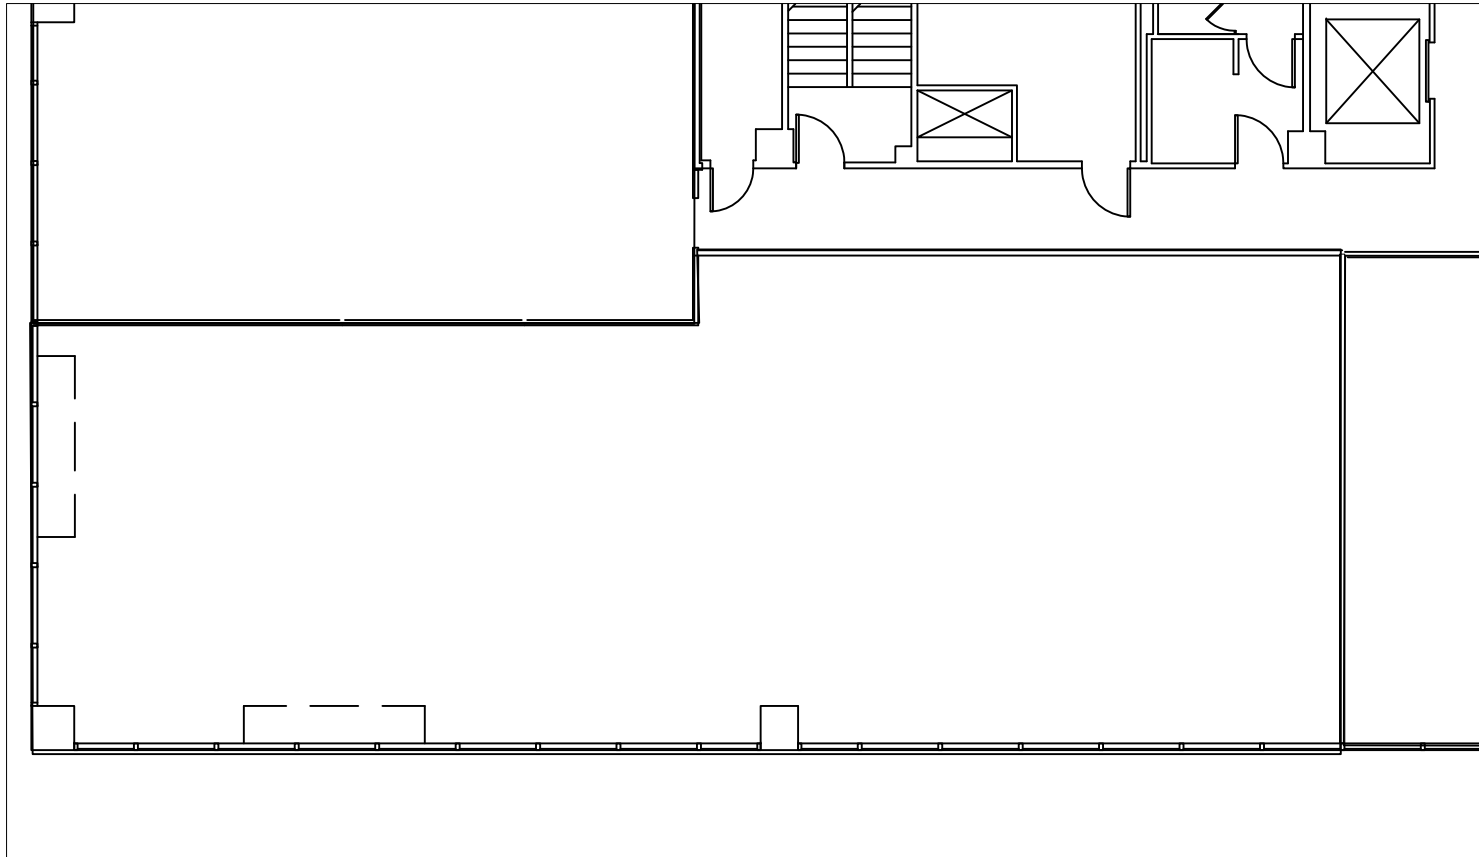

3000 TOWN CENTER
26TH FLOOR

SUITE 2620
AREA -2,616 RSF

Southfield
TOWN CENTER

2000 Town Center
Suite 350
Southfield, MI 48075
Phone: (248) 350-2222
Fax: (248) 350-2266
www.southfieldtowncenter.com

BLACKSTONE
PROPERTY MANAGEMENT