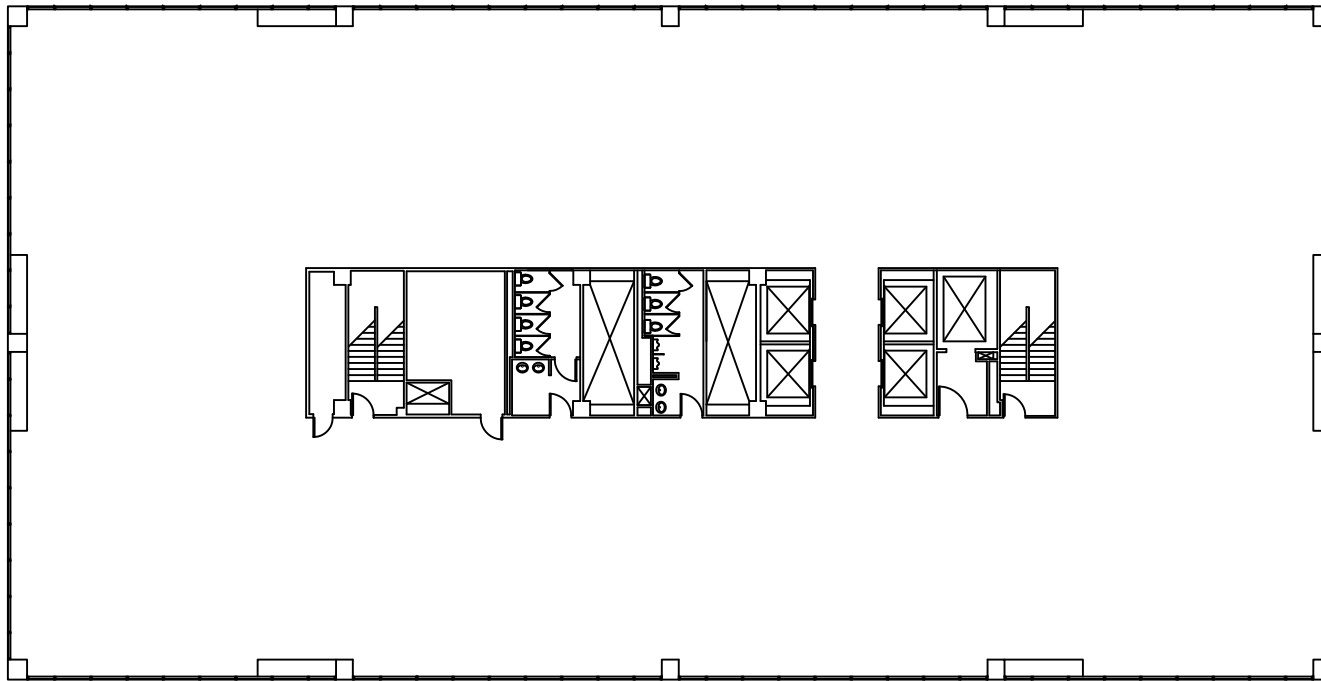

3000 TOWN CENTER
20TH FLOOR

SUITE 2000
AREA - 16,952 RSF

Southfield
TOWN CENTER

2000 Town Center
Suite 350
Southfield, MI 48075
Phone: (248) 350-2222
Fax: (248) 350-2266
www.southfieldtowncenter.com

BLACKSTONE
PROPERTY MANAGEMENT