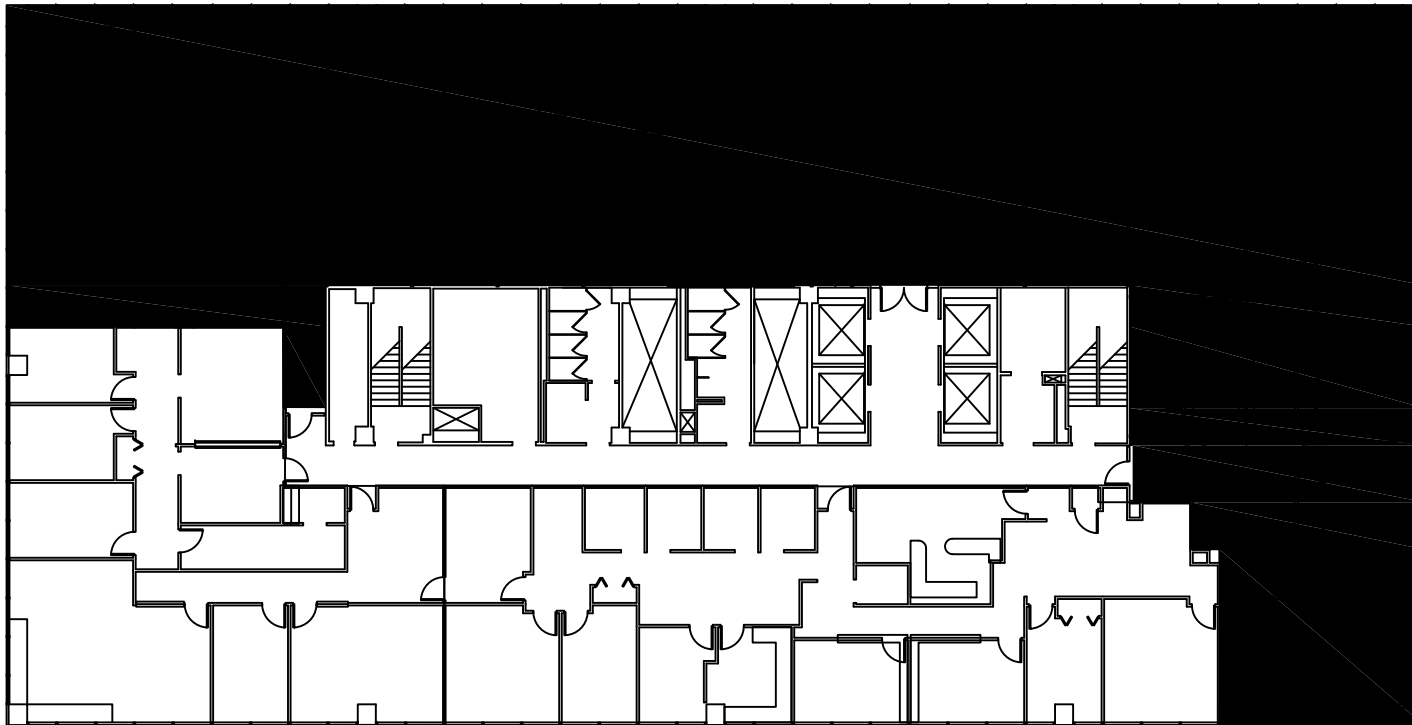

3000 TOWN CENTER  
17TH FLOOR

SUITE 1750  
AREA -6,284 RSF

N

Southfield  
TOWN CENTER

2000 Town Center  
Suite 350  
Southfield, MI 48075  
Phone: (248) 350-2222  
Fax: (248) 350-2266  
[www.southfieldtowncenter.com](http://www.southfieldtowncenter.com)