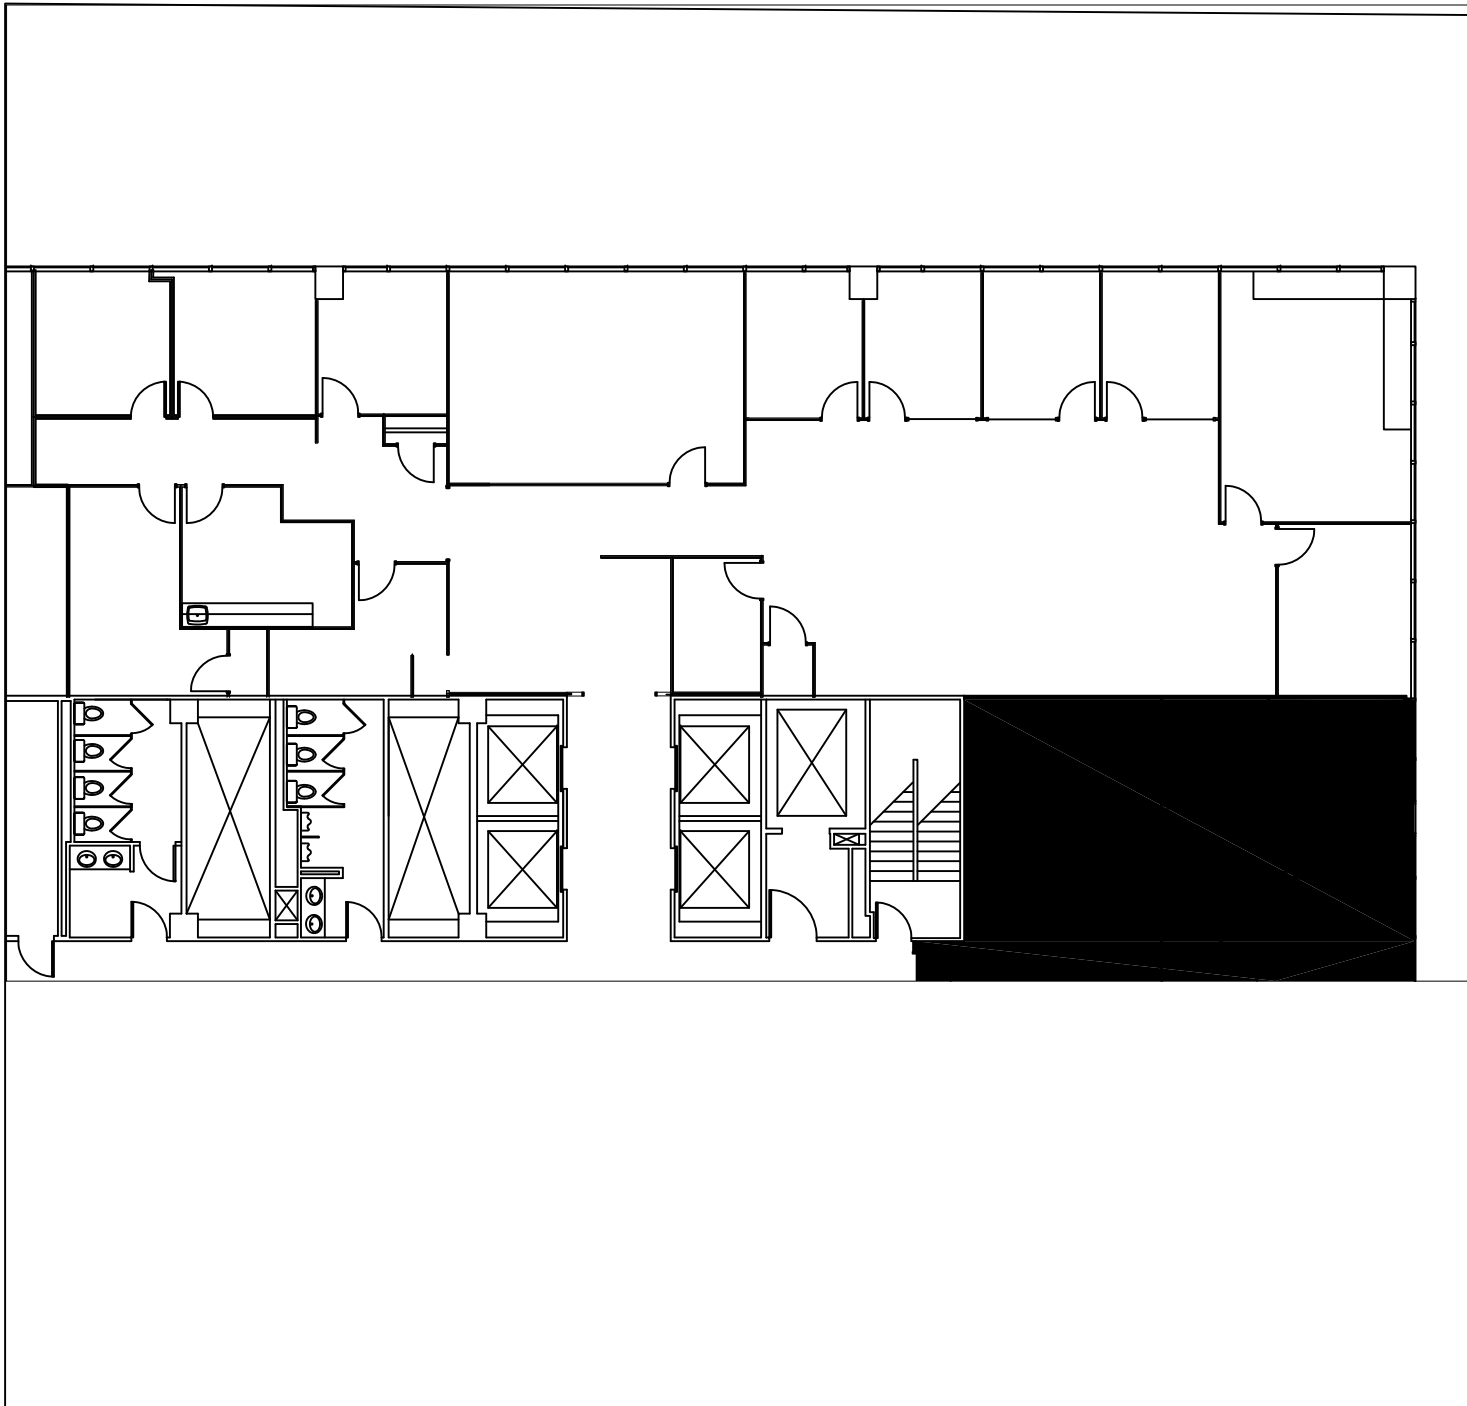

3000 TOWN CENTER  
16TH FLOOR

SUITE 1600  
AREA -4,828 RSF

Southfield  
TOWN CENTER

2000 Town Center  
Suite 350  
Southfield, MI 48075  
Phone: (248) 350-2222  
Fax: (248) 350-2266  
[www.southfieldtowncenter.com](http://www.southfieldtowncenter.com)