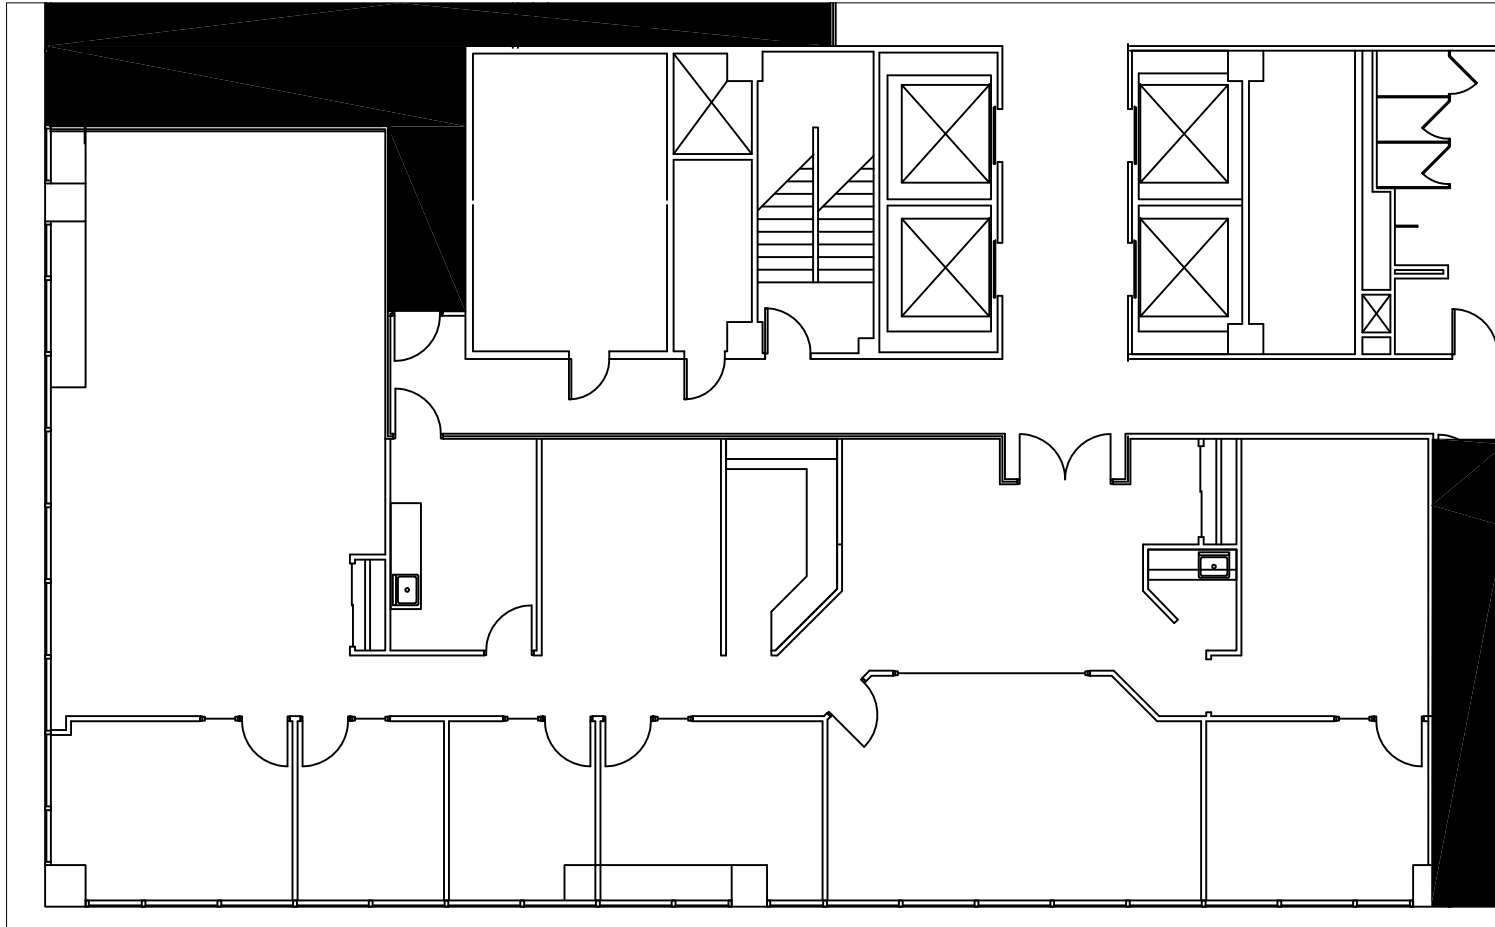

3000 TOWN CENTER
12th FLOOR

SUITE 1220
AREA -4,244 RSF

Southfield
TOWN CENTER

2000 Town Center
Suite 350
Southfield, MI 48075
Phone: (248) 350-2222
Fax: (248) 350-2266
www.southfieldtowncenter.com

BLACKSTONE
PROPERTY MANAGEMENT