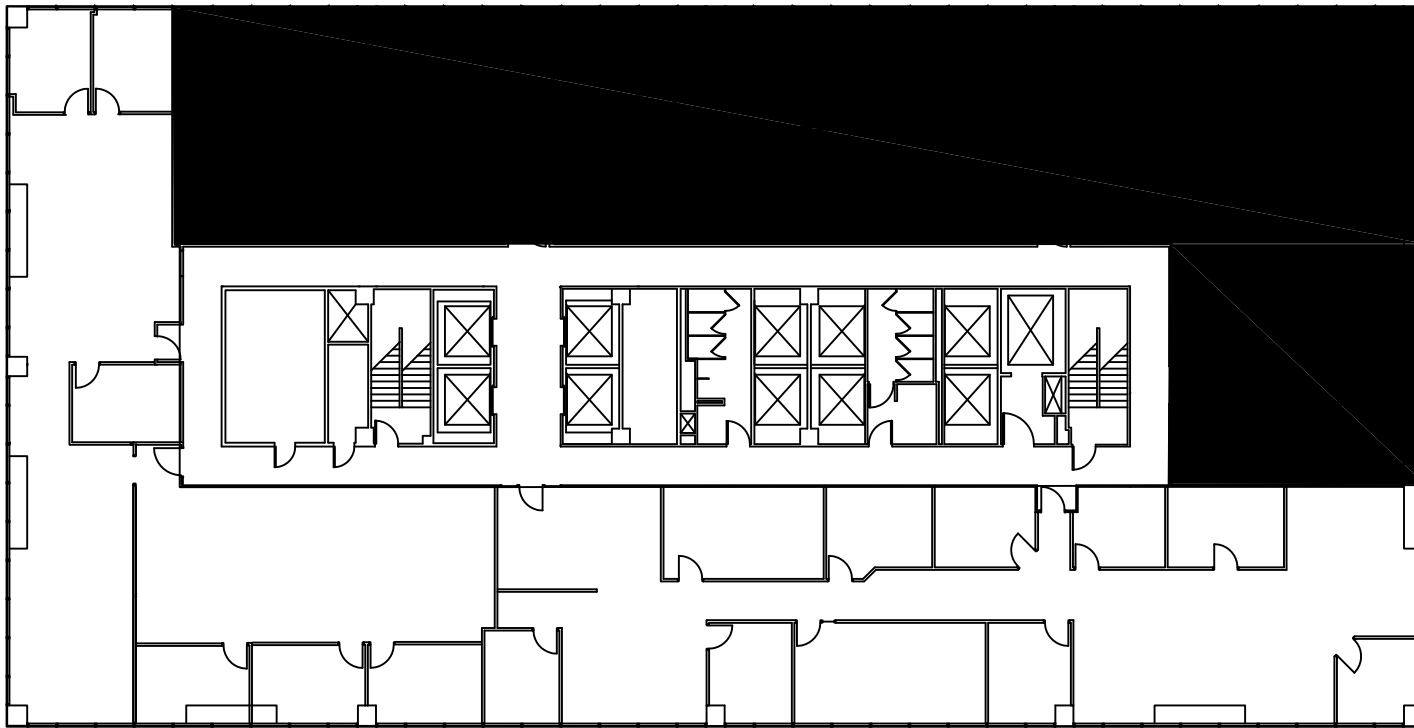

3000 TOWN CENTER
3RD FLOOR

SUITE 350
AREA 8,924 RSF

Southfield
TOWN CENTER

2000 Town Center
Suite 350
Southfield, MI 48075
Phone: (248) 350-2222
Fax: (248) 350-2266
www.southfieldtowncenter.com

BLACKSTONE
PROPERTY MANAGEMENT