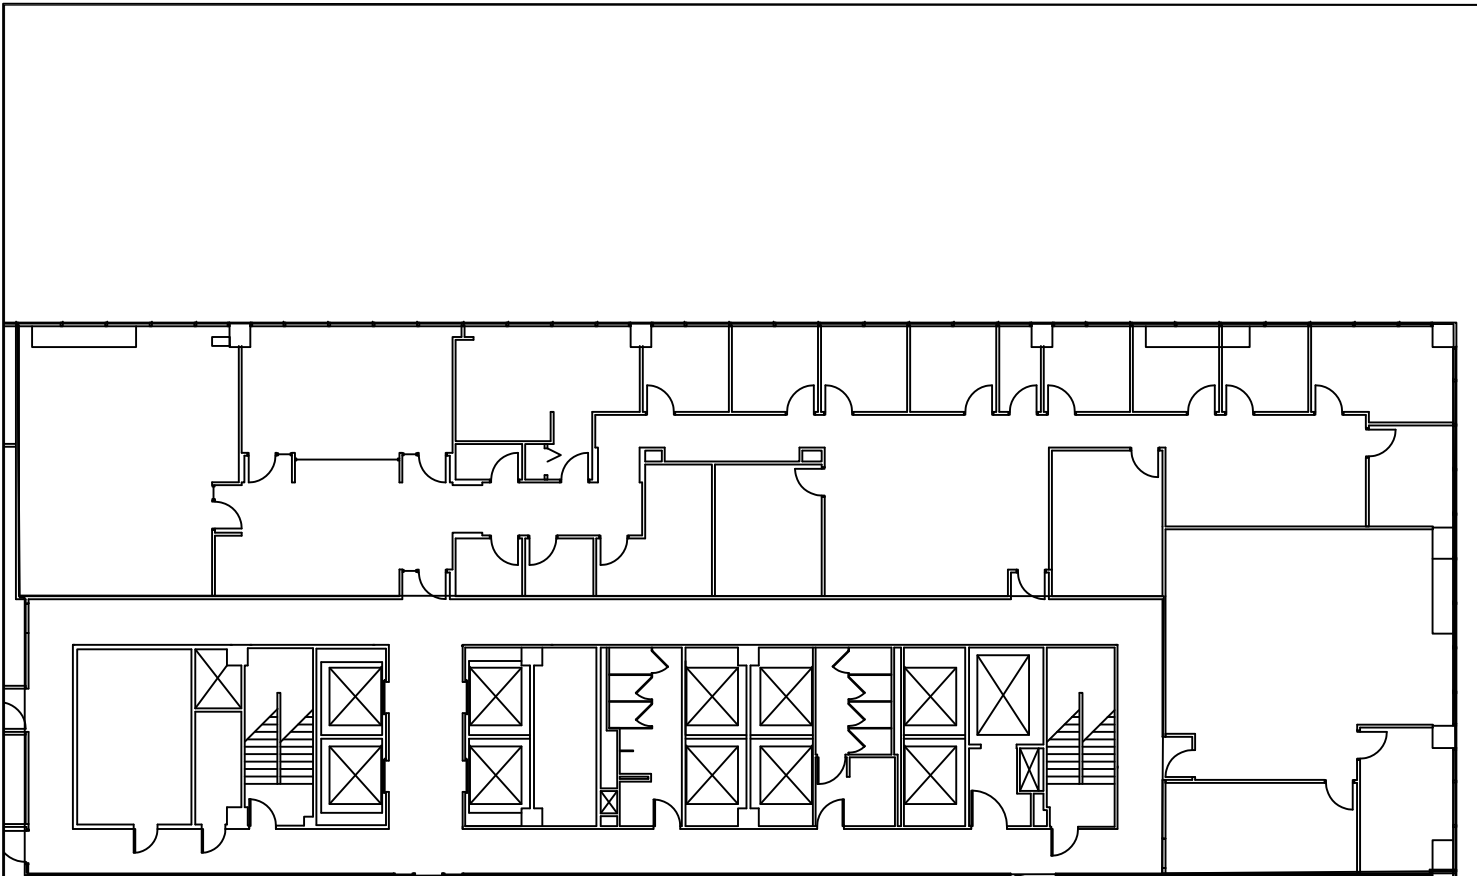

**3000 TOWN CENTER  
3RD FLOOR**

**SUITE 300  
AREA -7,647 RSF**

*Southfield*  
**TOWN CENTER**

2000 Town Center  
Suite 350  
Southfield, MI 48075  
Phone: (248) 350-2222  
Fax: (248) 350-2266  
[www.southfieldtowncenter.com](http://www.southfieldtowncenter.com)