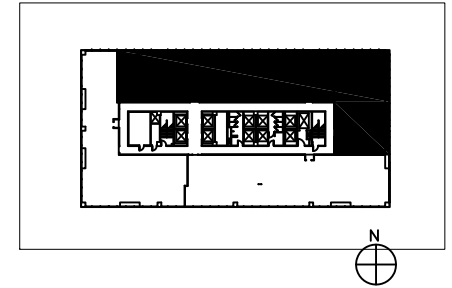

**3000 TOWN CENTER  
3RD FLOOR**

**SUITE 300  
AREA -7,647 RSF**

*Southfield*  
**TOWN CENTER**

2000 Town Center  
Suite 350  
Southfield, MI 48075  
Phone: (248) 350-2222  
Fax: (248) 350-2266  
[www.southfieldtowncenter.com](http://www.southfieldtowncenter.com)