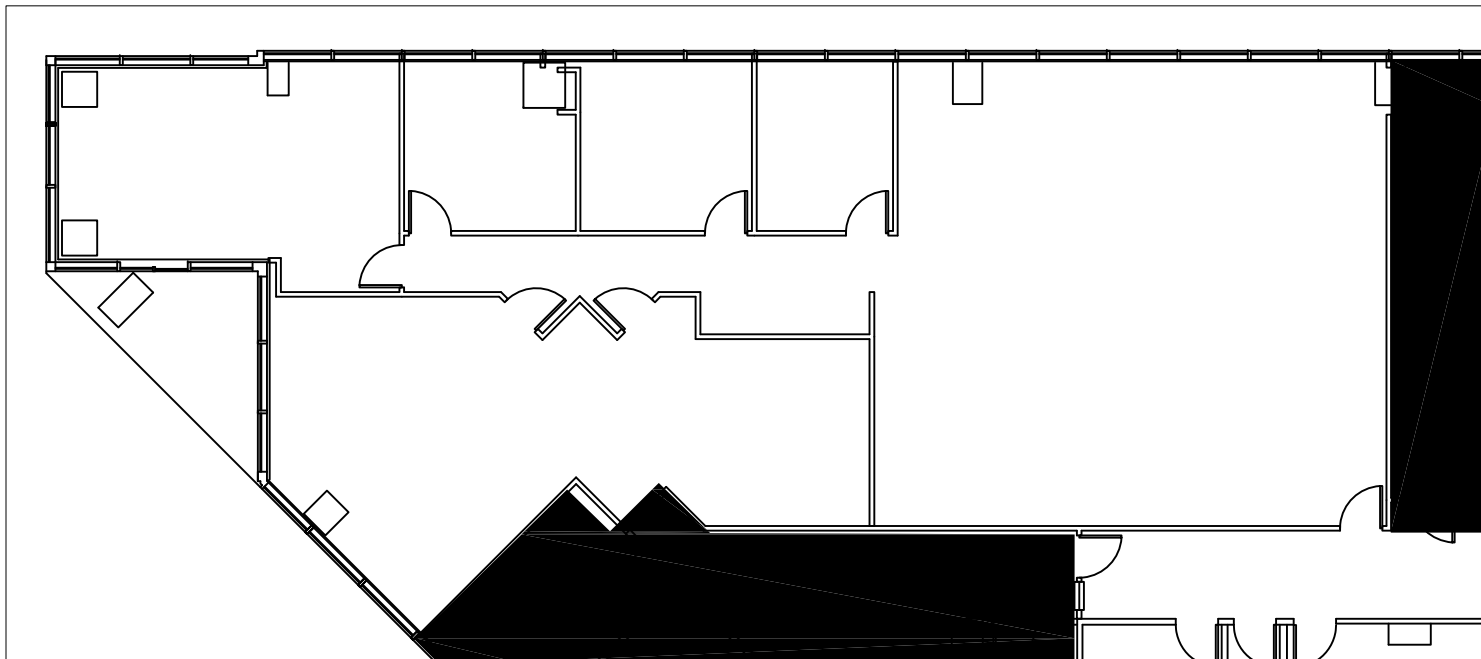

2000 TOWN CENTER  
18TH FLOOR

SUITE 1820  
AREA -3,472 RSF

Southfield  
TOWN CENTER

2000 Town Center  
Suite 350  
Southfield, MI 48075  
Phone: (248) 350-2222  
Fax: (248) 350-2266  
[www.southfieldtowncenter.com](http://www.southfieldtowncenter.com)