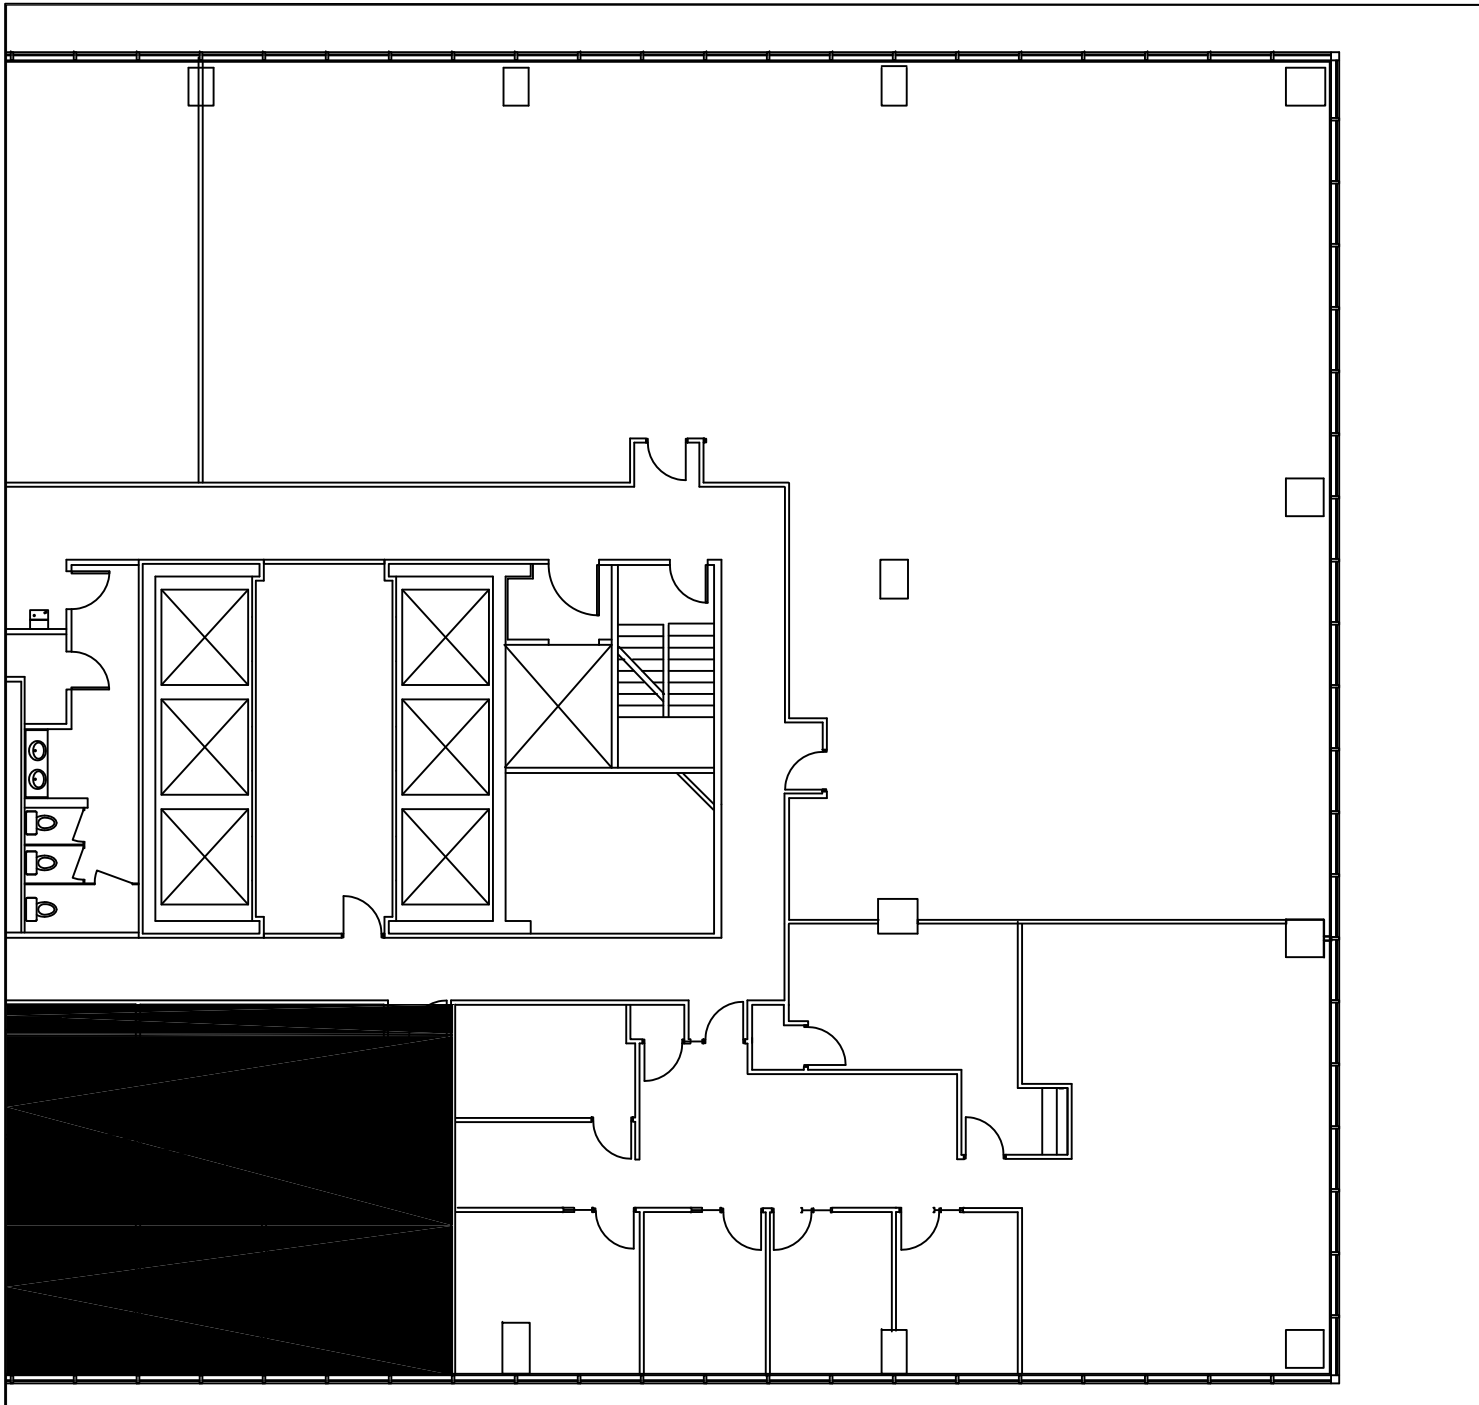

2000 TOWN CENTER
6TH FLOOR

SUITE 600
AREA - 9,297 RSF

Southfield
TOWN CENTER

2000 Town Center
Suite 350
Southfield, MI 48075
Phone: (248) 350-2222
Fax: (248) 350-2266
www.southfieldtowncenter.com

BLACKSTONE
PROPERTY MANAGEMENT