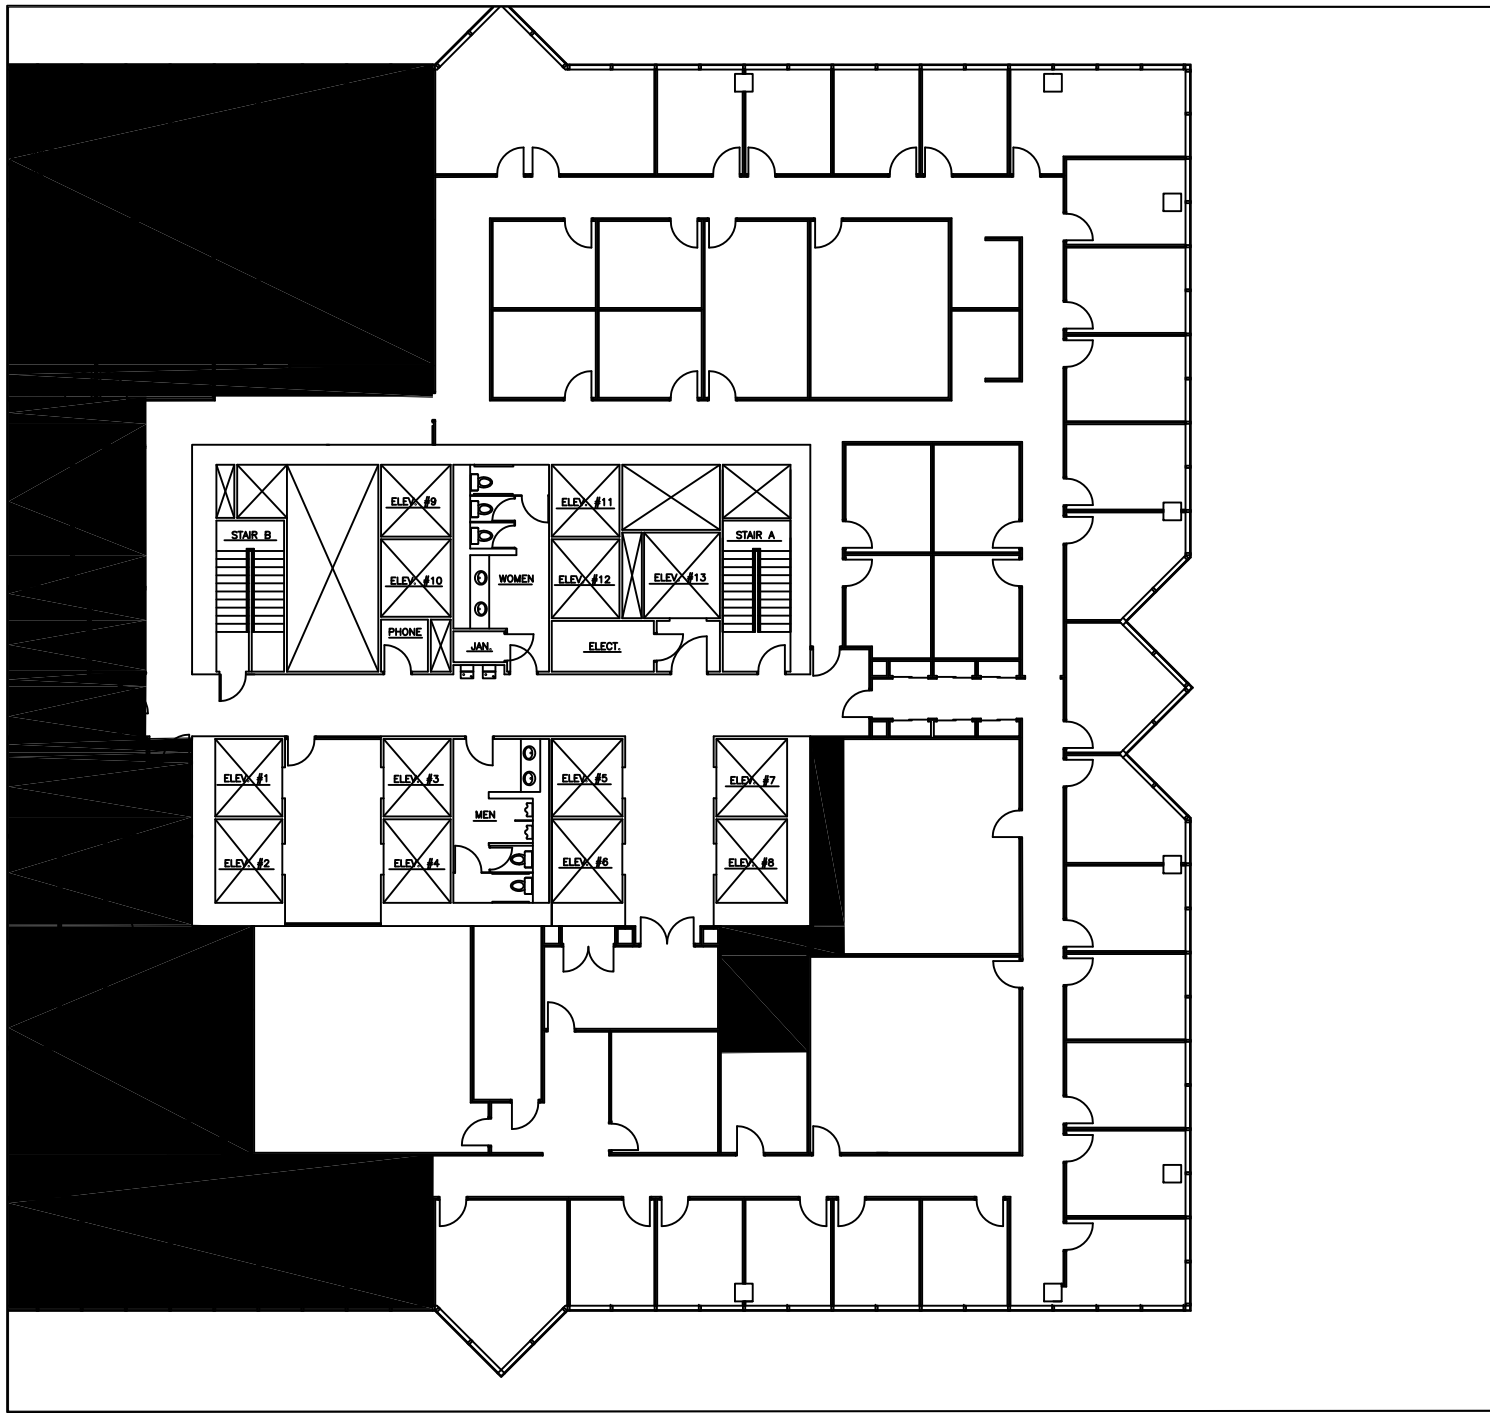

1000 TOWN CENTER  
11TH FLOOR

SUITE 1150  
AREA -11,764 RSF

Southfield  
TOWN CENTER

2000 Town Center  
Suite 350  
Southfield, MI 48075  
Phone: (248) 350-2222  
Fax: (248) 350-2266  
[www.southfieldtowncenter.com](http://www.southfieldtowncenter.com)