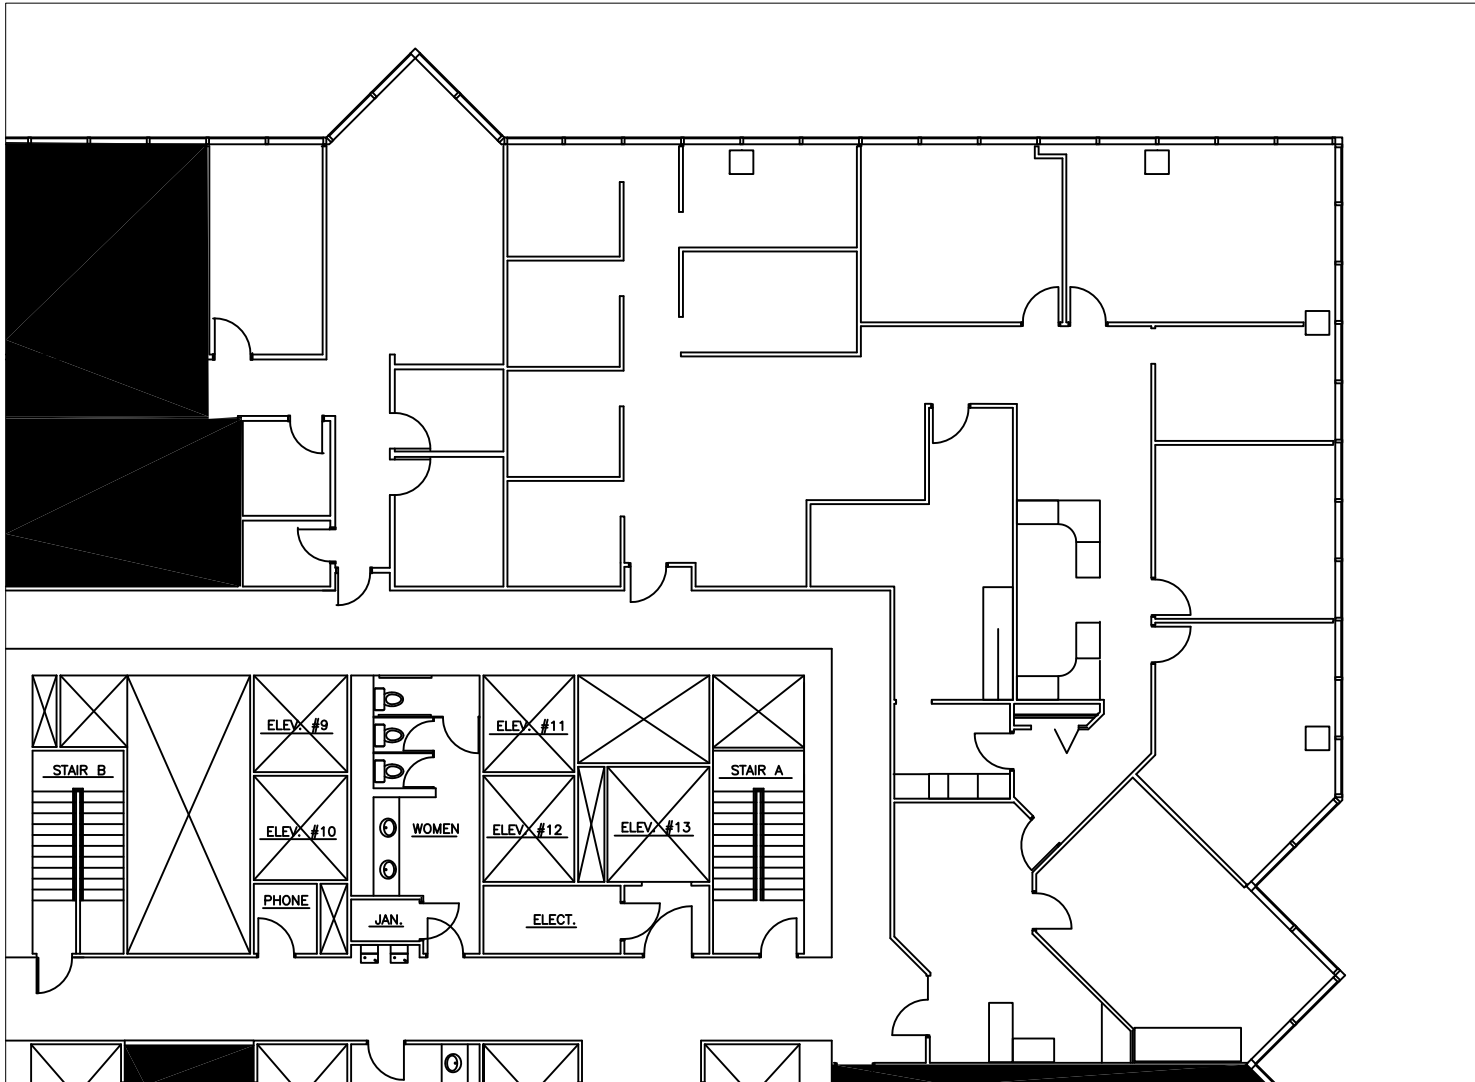

1000 TOWN CENTER
6TH FLOOR

SUITE 650
AREA - 6,240 RSF

Southfield
TOWN CENTER

2000 Town Center
Suite 350
Southfield, MI 48075
Phone: (248) 350-2222
Fax: (248) 350-2266
www.southfieldtowncenter.com

BLACKSTONE
PROPERTY MANAGEMENT